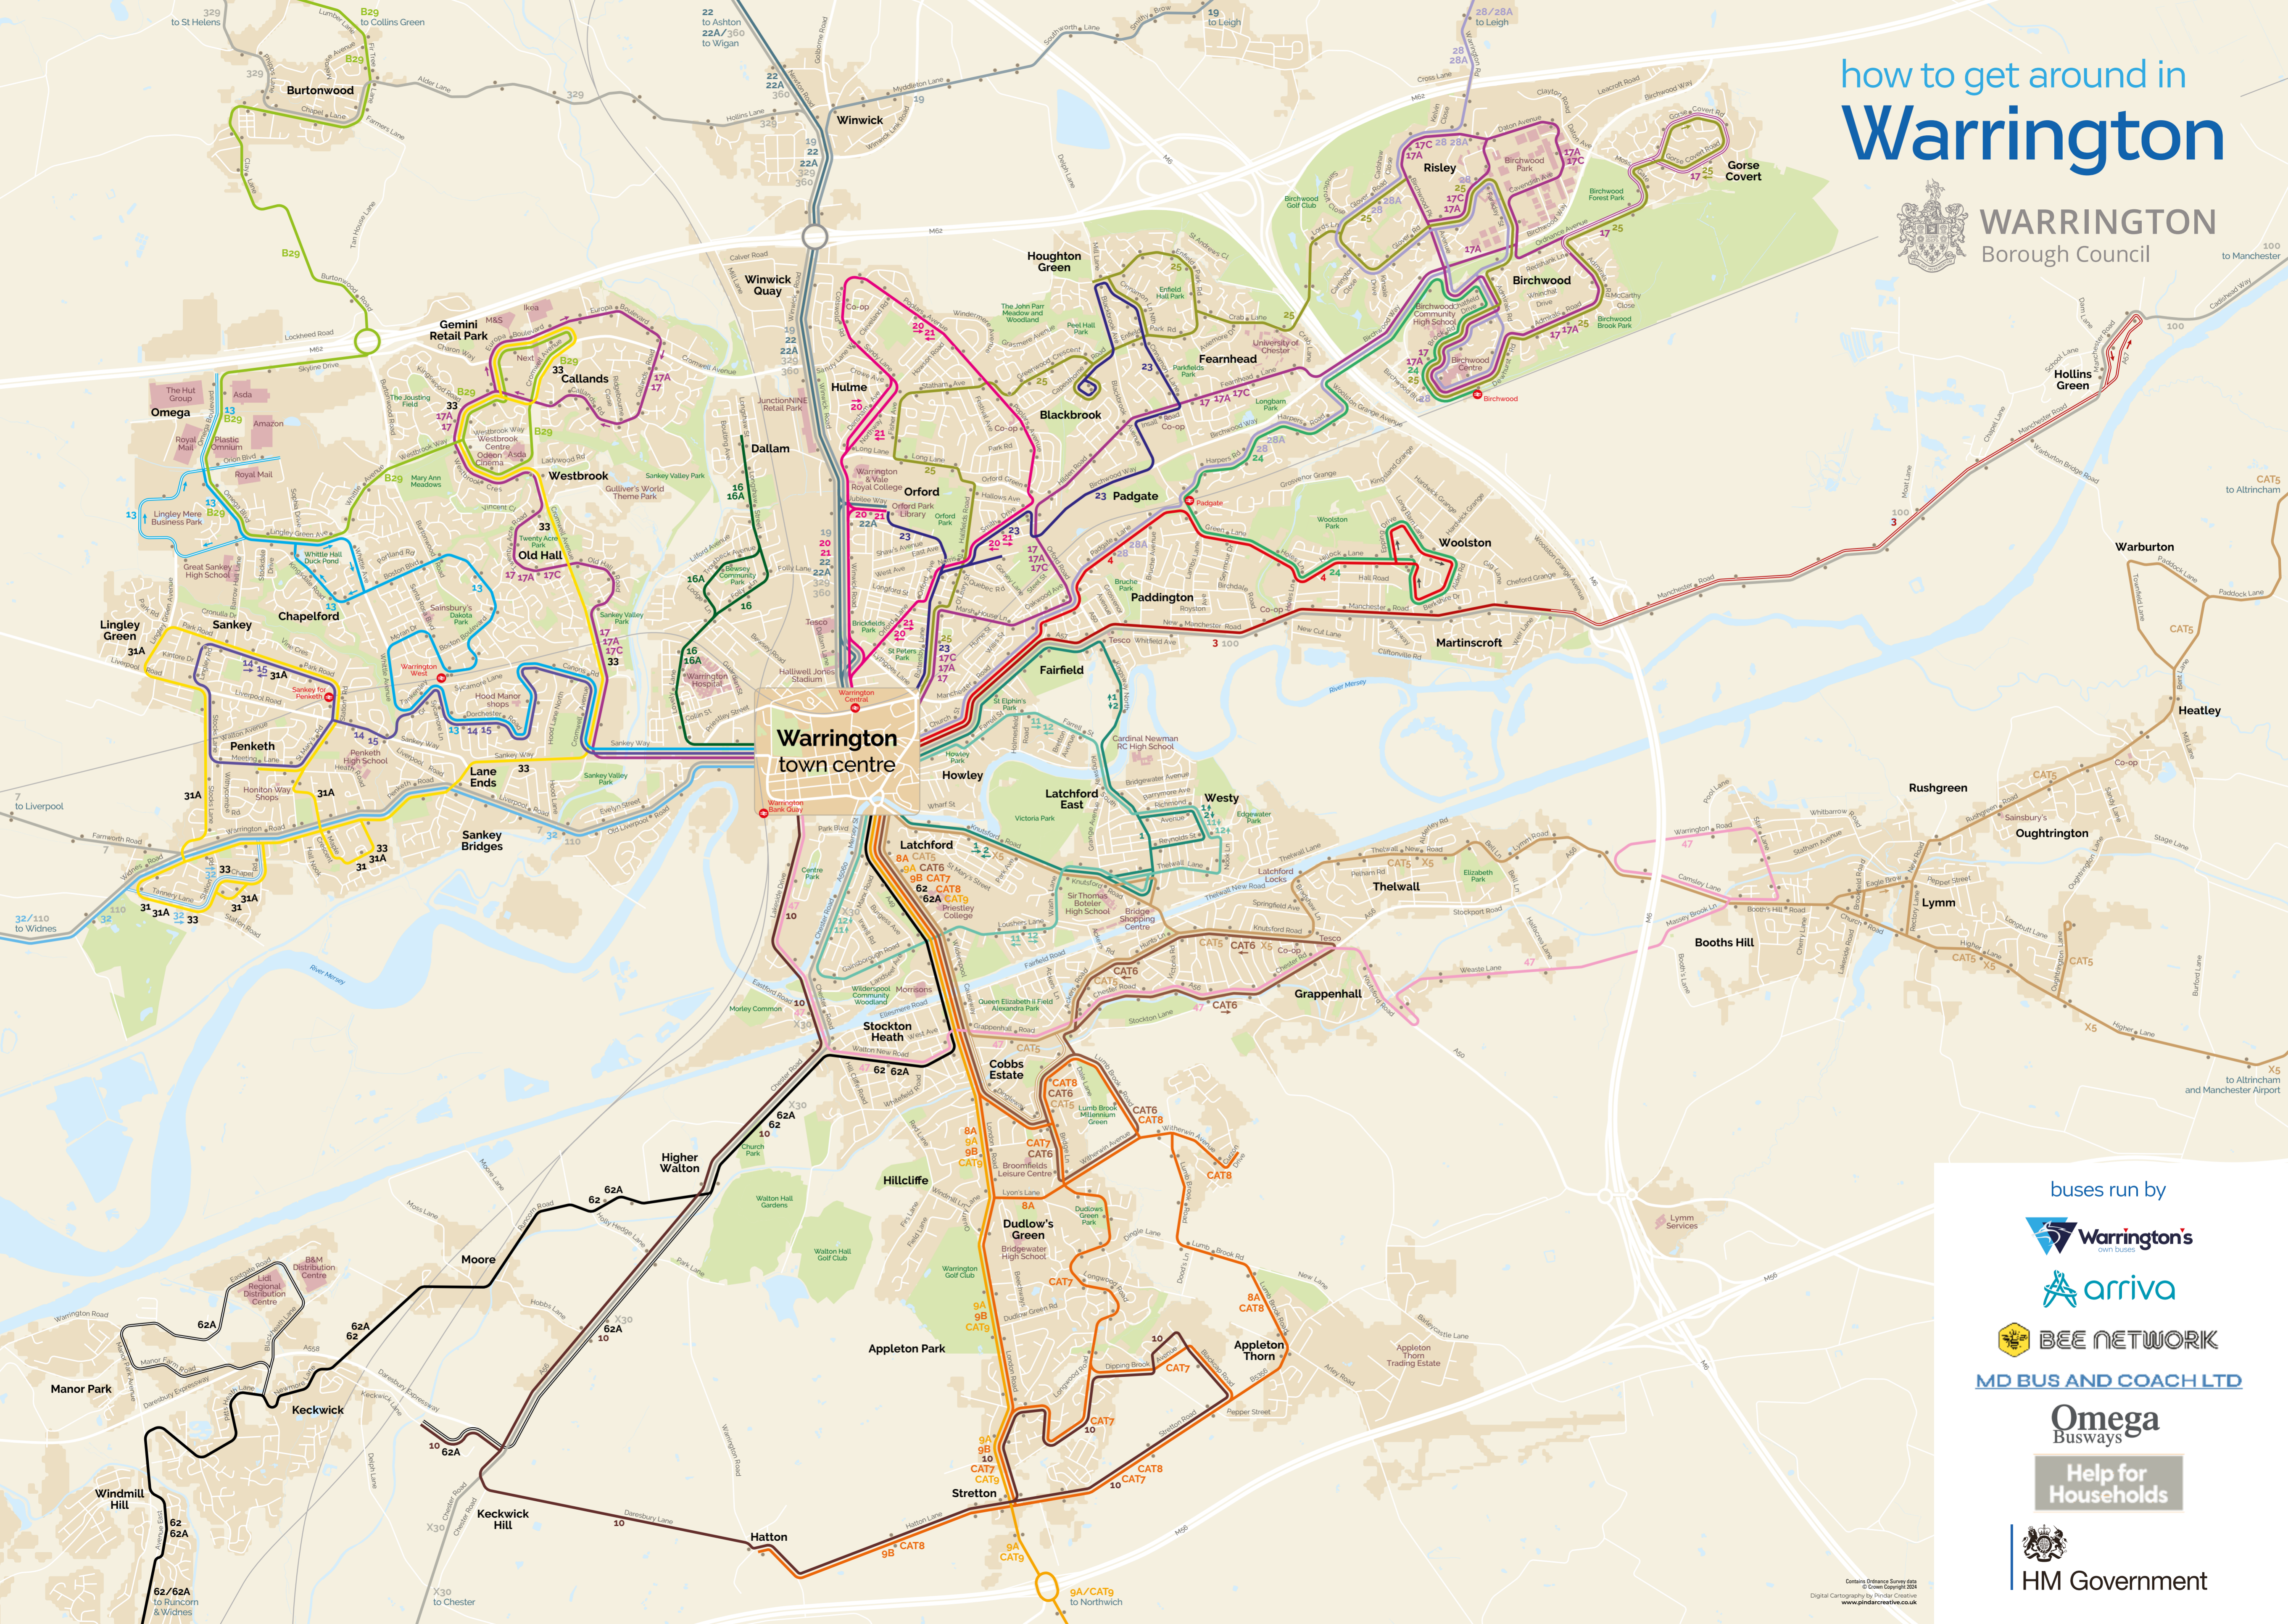

how to get around in Warrington

WARRINGTON
Borough Council

buses run by

MD BUS AND COACH LTD

Help for Households

HM Government